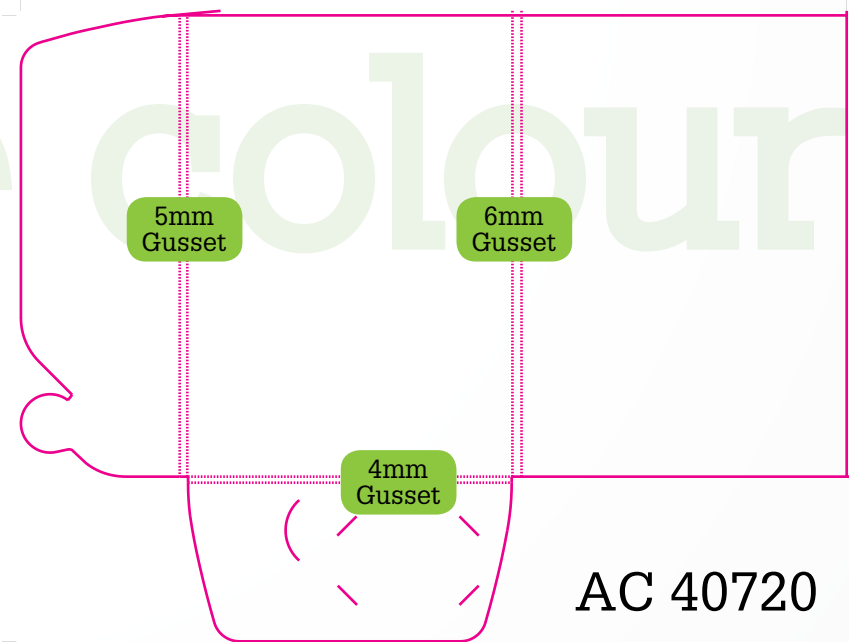

A5
Document Size 347 x 507 then add 3mm bleed to edges of flat colour or picture
AC Standard 5mm Gusset Landscape Business Card

absolute colour

A4 Folder with Single Pocket, Landscape Business Card Holder and No Gussett

Suitable for a few sheets of A4 paper.

absolute colour

A4 Folder with Single Pocket, Vertical Business Card Holder and No Gussett

Suitable for a few sheets of A4 paper.

A5 Folder

Suitable for a few sheets of A5 paper.

A4 Folder with Single Pocket, Landscape Business Card Holder and Various Gusset

Suitable for 10-20 sheets of A4 paper.

A4 Folder with Single Pocket, Landscape Business Card Holder and Various Gusset

Suitable for 10-20 sheets of A4 paper.

A4 Folder with Single Pocket, Vertical Business Card Holder and Various Gusset
Suitable for 10-20 sheets of A4 paper.

absolute colour

A4 Folder with Double Pocket and Landscape Business Card Holders and No Gusset.
Suitable for a few sheets of A4 paper on either side.