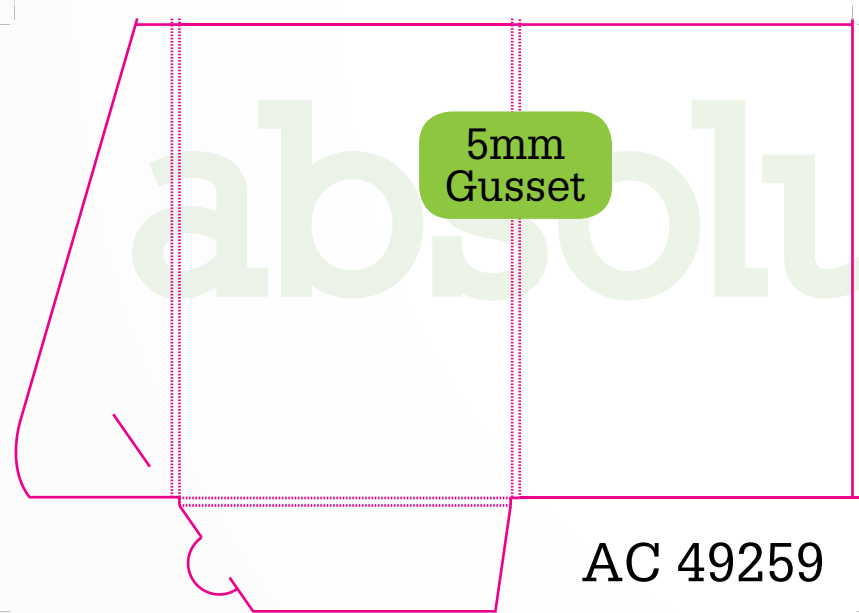

A5
Document Size 347 x 507 then add 3mm bleed to edges of flat colour or picture
AC Standard 5mm Gusset Landscape Business Card

absolute colour

A4 Folder with Single Pocket, Landscape Business Card Holder and No Gussett

Suitable for a few sheets of A4 paper.

absolute colour

A4 Folder with Single Pocket, Vertical Business Card Holder and No Gussett

Suitable for a few sheets of A4 paper.

A5 Folder

Suitable for a few sheets of A5 paper.

A4 Folder with Single Pocket, Landscape Business Card Holder and Various Gusset

Suitable for 10-20 sheets of A4 paper.

A4 Folder with Single Pocket, Landscape Business Card Holder and Various Gusset

Suitable for 10-20 sheets of A4 paper.

A4 Folder with Single Pocket, Vertical Business Card Holder and Various Gusset
Suitable for 10-20 sheets of A4 paper.

absolute colour

A4 Folder with Double Pocket and Landscape Business Card Holders and No Gusset.
Suitable for a few sheets of A4 paper on either side.