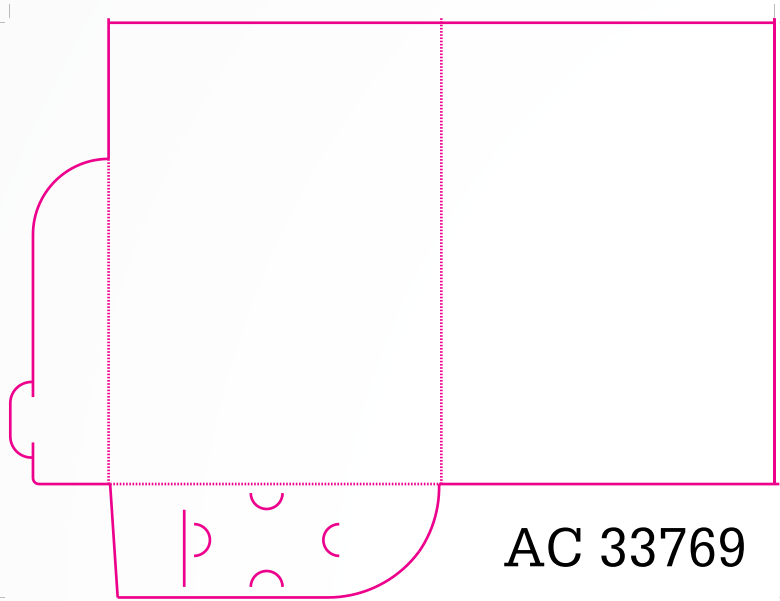

A5
Document Size 347 x 507 then add 3mm bleed to edges of flat colour or picture
AC Standard 5mm Gusset Landscape Business Card

absolute colour

A4 Folder with Single Pocket, Landscape Business Card Holder and No Gussett

Suitable for a few sheets of A4 paper.

A4 Folder with Single Pocket, Landscape Business Card Holder and No Gussett

Suitable for a few sheets of A4 paper.

absolute colour

A4 Folder with **Single Pocket** and **No Gussett**

Suitable for a few sheets of A4 paper.

absolute colour

A4 Folder with Single Pocket, Vertical Business Card Holder and No Gussett

Suitable for a few sheets of A4 paper.

A5 Folder

Suitable for a few sheets of A5 paper.

A4 Folder with Single Pocket, Landscape Business Card Holder and Various Gusset

Suitable for 10-20 sheets of A4 paper.

A4 Folder with Single Pocket, Landscape Business Card Holder and Various Gusset

Suitable for 10-20 sheets of A4 paper.