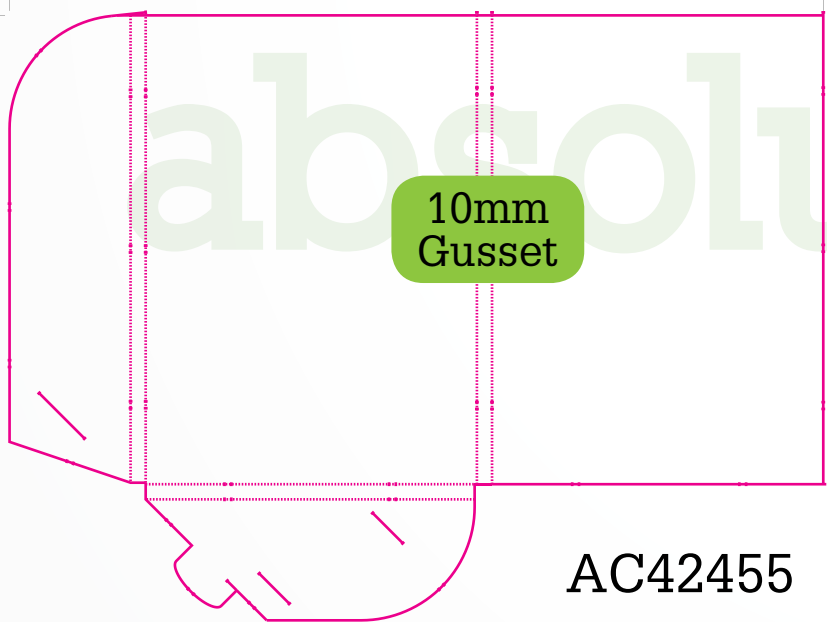

A5
Document Size 347 x 507 then add 3mm bleed to edges of flat colour or picture
AC Standard 5mm Gusset Landscape Business Card

absolute colour

A4 Folder with Single Pocket, Landscape Business Card Holder and No Gussett

Suitable for a few sheets of A4 paper.

absolute colour

A4 Folder with Single Pocket, Vertical Business Card Holder and No Gussett

Suitable for a few sheets of A4 paper.

A5 Folder

Suitable for a few sheets of A5 paper.

A4 Folder with Single Pocket, Landscape Business Card Holder and Various Gusset

Suitable for 10-20 sheets of A4 paper.

A4 Folder with Single Pocket, Landscape Business Card Holder and Various Gusset

Suitable for 10-20 sheets of A4 paper.

A4 Folder with Single Pocket, Vertical Business Card Holder and Various Gusset
Suitable for 10-20 sheets of A4 paper.

absolute colour

A4 Folder with Double Pocket and Landscape Business Card Holders and No Gusset.
Suitable for a few sheets of A4 paper on either side.