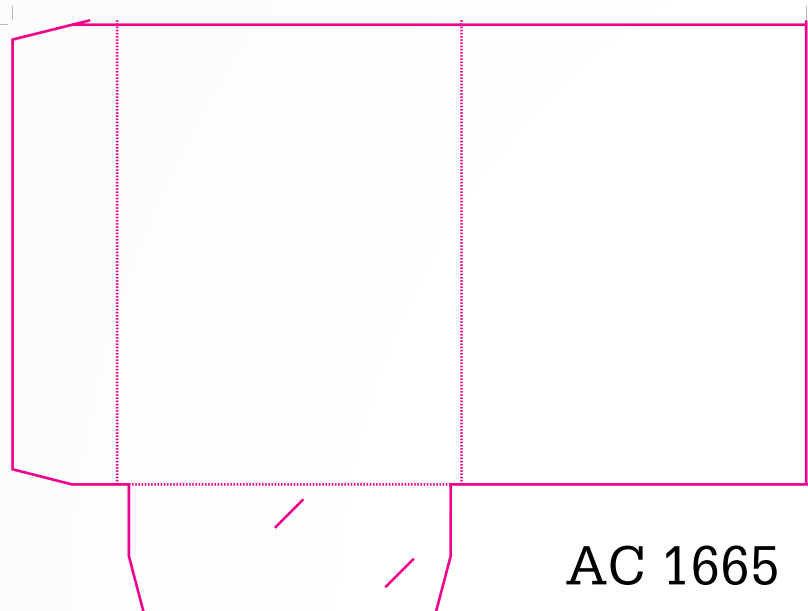

A4 Folder with Single Pocket, Landscape Business Card Holder and No Gussett

Suitable for a few sheets of A4 paper.