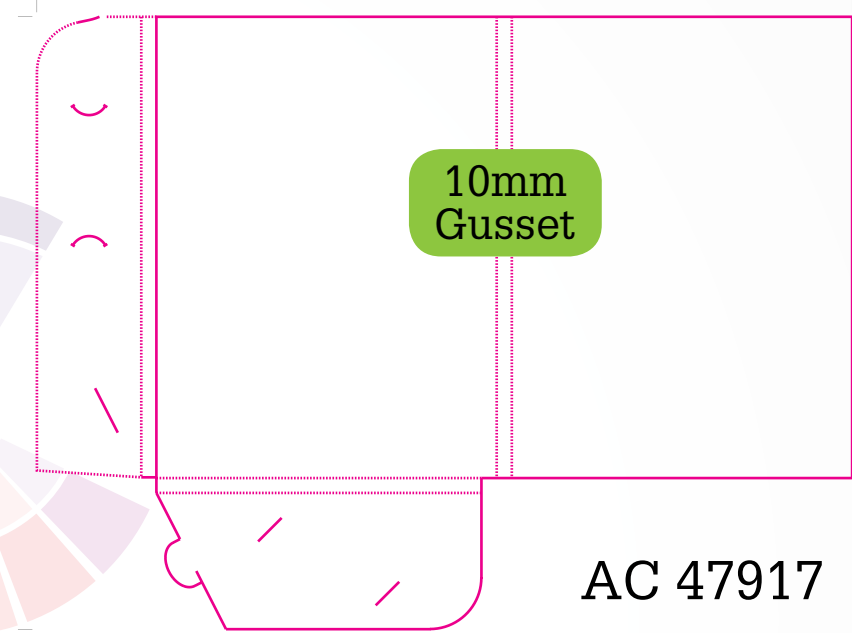

A5
Document Size 347 x 507 then add 3mm bleed to edges of flat colour or picture
AC Standard 5mm Gusset Landscape Business Card

absolute colour

A4 Folder with Single Pocket, Landscape Business Card Holder and No Gussett

Suitable for a few sheets of A4 paper.

absolute colour

A4 Folder with Single Pocket, Vertical Business Card Holder and No Gussett

Suitable for a few sheets of A4 paper.

A5 Folder

Suitable for a few sheets of A5 paper.

A4 Folder with Single Pocket, Landscape Business Card Holder and Various Gusset

Suitable for 10-20 sheets of A4 paper.

A4 Folder with Single Pocket, Landscape Business Card Holder and Various Gusset

Suitable for 10-20 sheets of A4 paper.

A4 Folder with Single Pocket, Vertical Business Card Holder and Various Gusset
Suitable for 10-20 sheets of A4 paper.

absolute colour

A4 Folder with Double Pocket and Landscape Business Card Holders and No Gusset.
Suitable for a few sheets of A4 paper on either side.