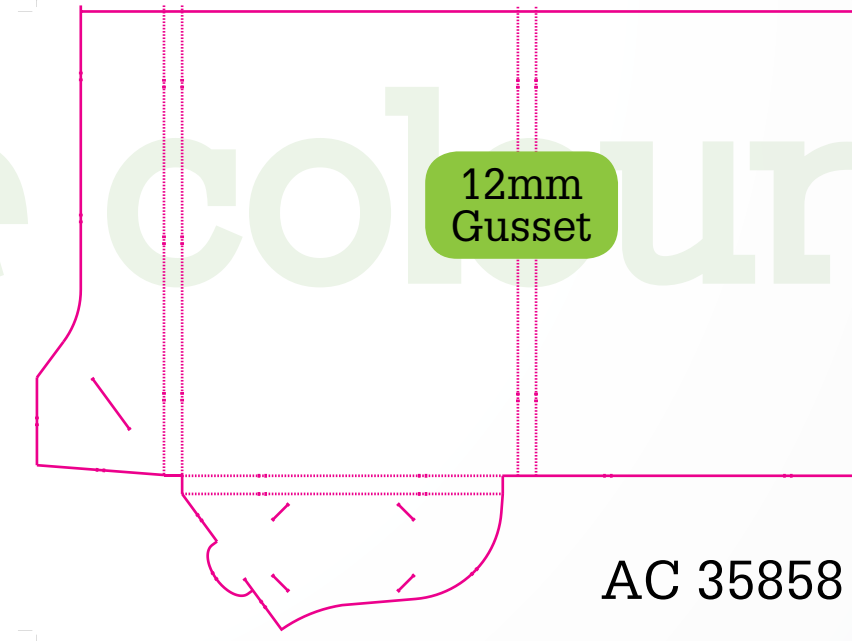

A5
Document Size 347 x 507 then add 3mm bleed to edges of flat colour or picture
AC Standard 5mm Gusset Landscape Business Card

absolute colour

A4 Folder with Single Pocket, Landscape Business Card Holder and No Gussett

Suitable for a few sheets of A4 paper.

absolute colour

A4 Folder with Single Pocket, Vertical Business Card Holder and No Gussett

Suitable for a few sheets of A4 paper.

A5 Folder

Suitable for a few sheets of A5 paper.

A4 Folder with Single Pocket, Landscape Business Card Holder and Various Gusset

Suitable for 10-20 sheets of A4 paper.

A4 Folder with Single Pocket, Landscape Business Card Holder and Various Gusset

Suitable for 10-20 sheets of A4 paper.

A4 Folder with Single Pocket, Vertical Business Card Holder and Various Gusset
Suitable for 10-20 sheets of A4 paper.

absolute colour

A4 Folder with Double Pocket and Landscape Business Card Holders and No Gusset.
Suitable for a few sheets of A4 paper on either side.