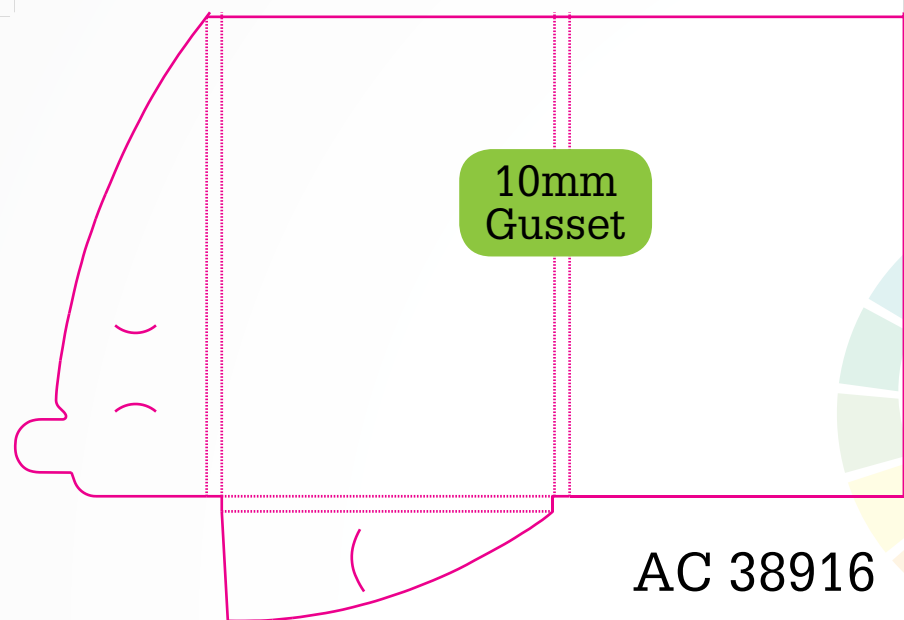

A5
Document Size 347 x 507 then add 3mm bleed to edges of flat colour or picture
AC Standard 5mm Gusset Landscape Business Card

absolute colour

A4 Folder with Single Pocket, Landscape Business Card Holder and No Gussett

Suitable for a few sheets of A4 paper.

absolute colour

A4 Folder with Single Pocket, Vertical Business Card Holder and No Gussett

Suitable for a few sheets of A4 paper.

A5 Folder

Suitable for a few sheets of A5 paper.

A4 Folder with Single Pocket, Landscape Business Card Holder and Various Gusset

Suitable for 10-20 sheets of A4 paper.

A4 Folder with Single Pocket, Landscape Business Card Holder and Various Gusset

Suitable for 10-20 sheets of A4 paper.

A4 Folder with Single Pocket, Vertical Business Card Holder and Various Gusset
Suitable for 10-20 sheets of A4 paper.

absolute colour

A4 Folder with Double Pocket and Landscape Business Card Holders and No Gusset.
Suitable for a few sheets of A4 paper on either side.