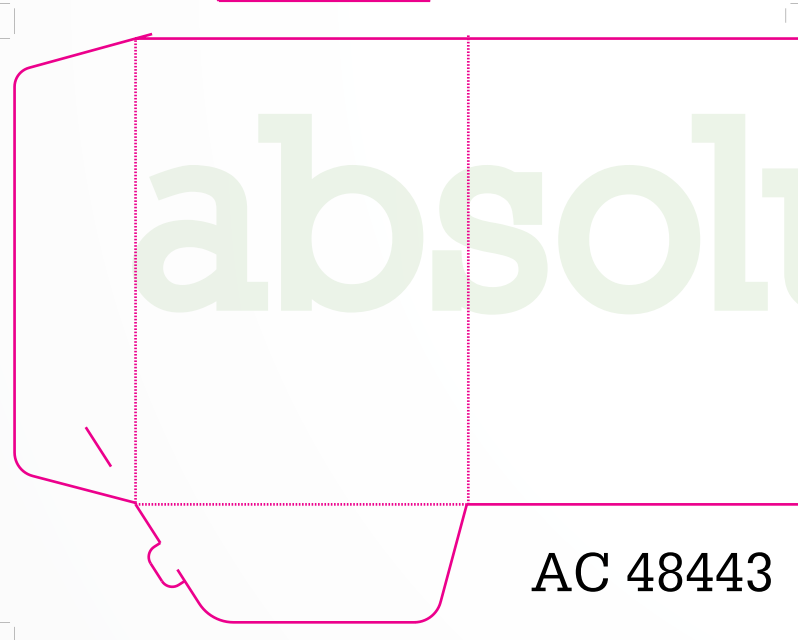

A5
Document Size 347 x 507 then add 3mm bleed to edges of flat colour or picture
AC Standard 5mm Gusset Landscape Business Card

absolute colour

A4 Folder with Single Pocket, Landscape Business Card Holder and No Gussett

Suitable for a few sheets of A4 paper.

A4 Folder with Single Pocket, Landscape Business Card Holder and No Gussett

Suitable for a few sheets of A4 paper.

absolute colour

A4 Folder with **Single Pocket** and **No Gussett**

Suitable for a few sheets of A4 paper.

absolute colour

A4 Folder with Single Pocket, Vertical Business Card Holder and No Gussett

Suitable for a few sheets of A4 paper.

A5 Folder

Suitable for a few sheets of A5 paper.

A4 Folder with Single Pocket, Landscape Business Card Holder and Various Gusset

Suitable for 10-20 sheets of A4 paper.

A4 Folder with Single Pocket, Landscape Business Card Holder and Various Gusset

Suitable for 10-20 sheets of A4 paper.