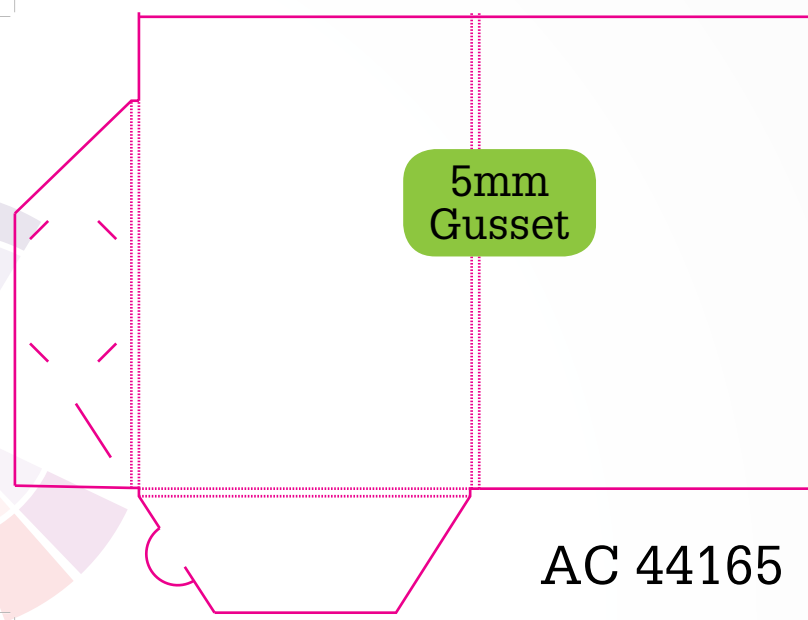

A5
Document Size 347 x 507 then add 3mm bleed to edges of flat colour or picture
AC Standard 5mm Gusset Landscape Business Card

absolute colour

A4 Folder with Single Pocket, Landscape Business Card Holder and No Gussett

Suitable for a few sheets of A4 paper.

absolute colour

A4 Folder with Single Pocket, Vertical Business Card Holder and No Gussett

Suitable for a few sheets of A4 paper.

A5 Folder

Suitable for a few sheets of A5 paper.

A4 Folder with Single Pocket, Landscape Business Card Holder and Various Gusset

Suitable for 10-20 sheets of A4 paper.

A4 Folder with Single Pocket, Landscape Business Card Holder and Various Gusset

Suitable for 10-20 sheets of A4 paper.

A4 Folder with Single Pocket, Vertical Business Card Holder and Various Gusset
Suitable for 10-20 sheets of A4 paper.

absolute colour

A4 Folder with Double Pocket and Landscape Business Card Holders and No Gusset.
Suitable for a few sheets of A4 paper on either side.