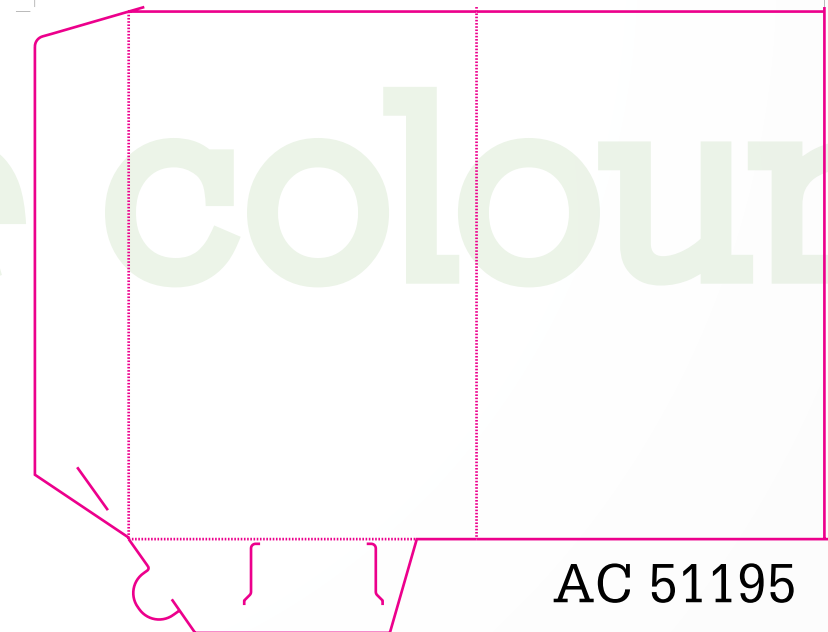

A5
Document Size 347 x 507 then add 3mm bleed to edges of flat colour or picture
AC Standard 5mm Gusset Landscape Business Card

absolute colour

A4 Folder with Single Pocket, Landscape Business Card Holder and No Gussett

Suitable for a few sheets of A4 paper.

A4 Folder with Single Pocket, Landscape Business Card Holder and No Gussett

Suitable for a few sheets of A4 paper.

absolute colour

A4 Folder with **Single Pocket** and **No Gussett**

Suitable for a few sheets of A4 paper.

absolute colour

A4 Folder with Single Pocket, Vertical Business Card Holder and No Gussett

Suitable for a few sheets of A4 paper.

A5 Folder

Suitable for a few sheets of A5 paper.

A4 Folder with Single Pocket, Landscape Business Card Holder and Various Gusset

Suitable for 10-20 sheets of A4 paper.

A4 Folder with Single Pocket, Landscape Business Card Holder and Various Gusset

Suitable for 10-20 sheets of A4 paper.