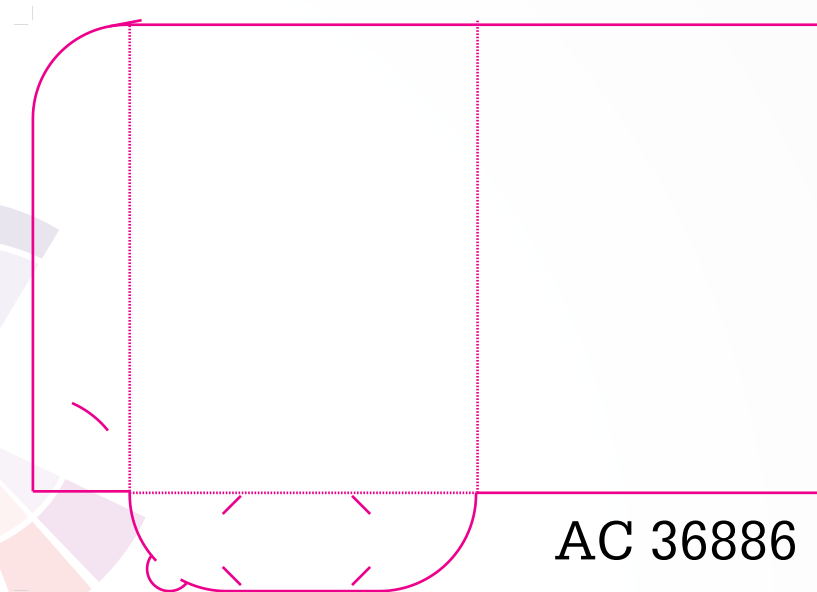

Our four most popular presentation folders....but there are so many more....

AC Standard No Gusset Landscape Business Card

AC Standard 5mm Gusset Landscape Business Card

AC Standard No Gusset Vertical Business Card

A5
Document Size 347 x 507 then add 3mm bleed to edges of flat colour or picture
AC Standard 5mm Gusset Landscape Business Card

absolute colour

A4 Folder with Single Pocket, Landscape Business Card Holder and No Gussett

Suitable for a few sheets of A4 paper.

A4 Folder with Single Pocket, Landscape Business Card Holder and No Gussett

Suitable for a few sheets of A4 paper.

absolute colour

A4 Folder with **Single Pocket** and **No Gussett**

A4 Folder with Single Pocket, Landscape Business Card Holder and Various Gusset

Suitable for 10-20 sheets of A4 paper.

A4 Folder with Single Pocket, Landscape Business Card Holder and Various Gusset

Suitable for 10-20 sheets of A4 paper.