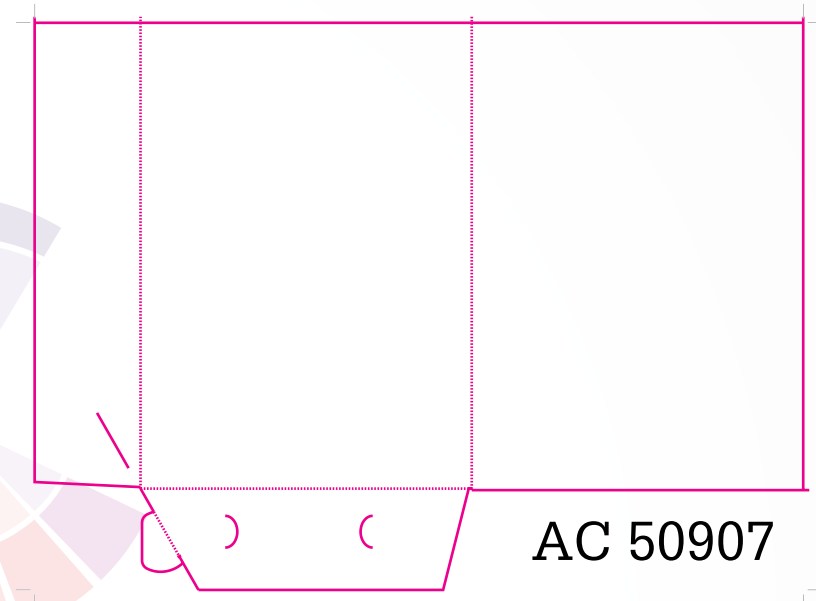

A5
Document Size 347 x 507 then add 3mm bleed to edges of flat colour or picture
AC Standard 5mm Gusset Landscape Business Card

absolute colour

A4 Folder with Single Pocket, Landscape Business Card Holder and No Gussett

Suitable for a few sheets of A4 paper.

A4 Folder with Single Pocket, Landscape Business Card Holder and No Gussett

Suitable for a few sheets of A4 paper.

absolute colour

A4 Folder with **Single Pocket** and **No Gussett**

Suitable for a few sheets of A4 paper.

absolute colour

A4 Folder with Single Pocket, Vertical Business Card Holder and No Gussett

Suitable for a few sheets of A4 paper.

A5 Folder

Suitable for a few sheets of A5 paper.

A4 Folder with Single Pocket, Landscape Business Card Holder and Various Gusset

Suitable for 10-20 sheets of A4 paper.

A4 Folder with Single Pocket, Landscape Business Card Holder and Various Gusset

Suitable for 10-20 sheets of A4 paper.