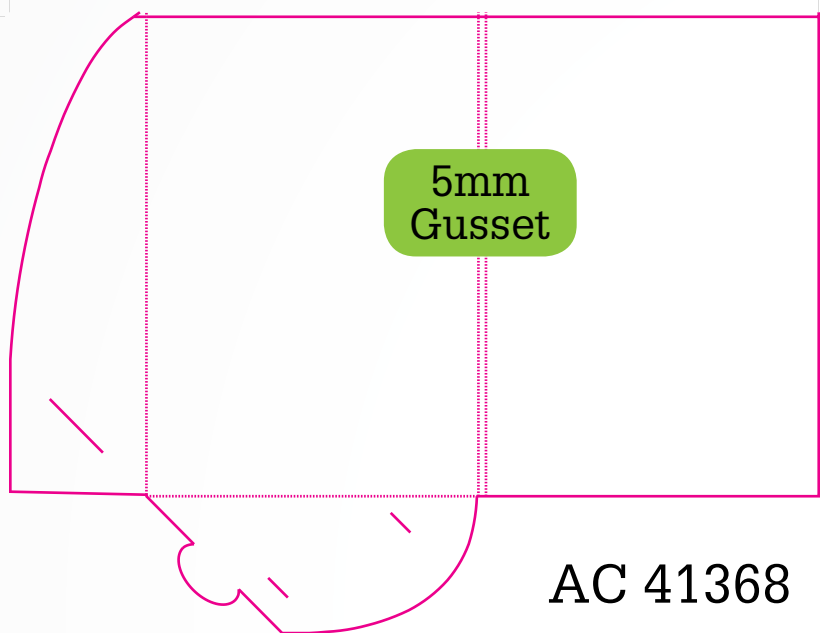

A5
Document Size 347 x 507 then add 3mm bleed to edges of flat colour or picture
AC Standard 5mm Gusset Landscape Business Card

absolute colour

A4 Folder with Single Pocket, Landscape Business Card Holder and No Gussett

Suitable for a few sheets of A4 paper.

absolute colour

A4 Folder with Single Pocket, Vertical Business Card Holder and No Gussett

Suitable for a few sheets of A4 paper.

A5 Folder

Suitable for a few sheets of A5 paper.

A4 Folder with Single Pocket, Landscape Business Card Holder and Various Gusset

Suitable for 10-20 sheets of A4 paper.

A4 Folder with Single Pocket, Landscape Business Card Holder and Various Gusset

Suitable for 10-20 sheets of A4 paper.

A4 Folder with Single Pocket, Vertical Business Card Holder and Various Gusset
Suitable for 10-20 sheets of A4 paper.

absolute colour

A4 Folder with Double Pocket and Landscape Business Card Holders and No Gusset.
Suitable for a few sheets of A4 paper on either side.