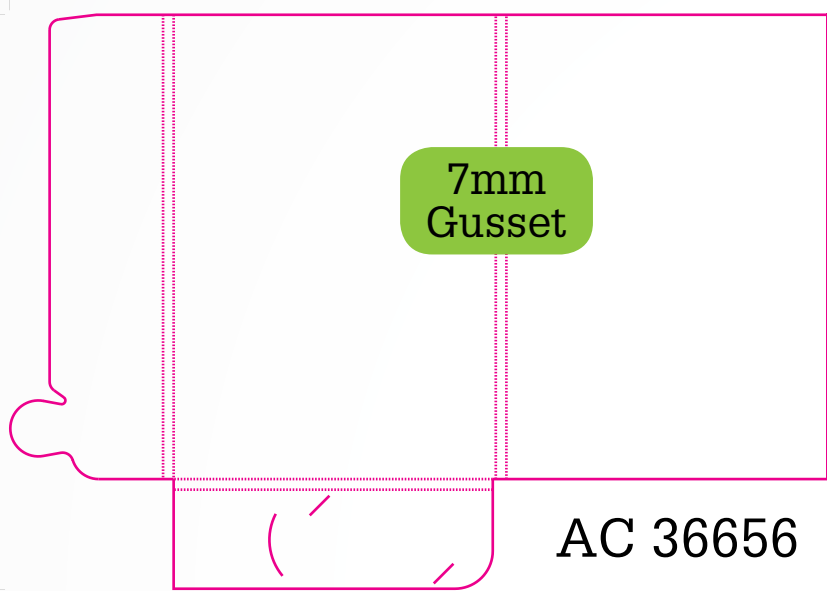

A5
Document Size 347 x 507 then add 3mm bleed to edges of flat colour or picture
AC Standard 5mm Gusset Landscape Business Card

absolute colour

A4 Folder with Single Pocket, Landscape Business Card Holder and No Gussett

Suitable for a few sheets of A4 paper.

absolute colour

A4 Folder with Single Pocket, Vertical Business Card Holder and No Gussett

Suitable for a few sheets of A4 paper.

A5 Folder

Suitable for a few sheets of A5 paper.

A4 Folder with Single Pocket, Landscape Business Card Holder and Various Gusset

Suitable for 10-20 sheets of A4 paper.

A4 Folder with Single Pocket, Landscape Business Card Holder and Various Gusset

Suitable for 10-20 sheets of A4 paper.

A4 Folder with Single Pocket, Vertical Business Card Holder and Various Gusset
Suitable for 10-20 sheets of A4 paper.

absolute colour

A4 Folder with Double Pocket and Landscape Business Card Holders and No Gusset.
Suitable for a few sheets of A4 paper on either side.