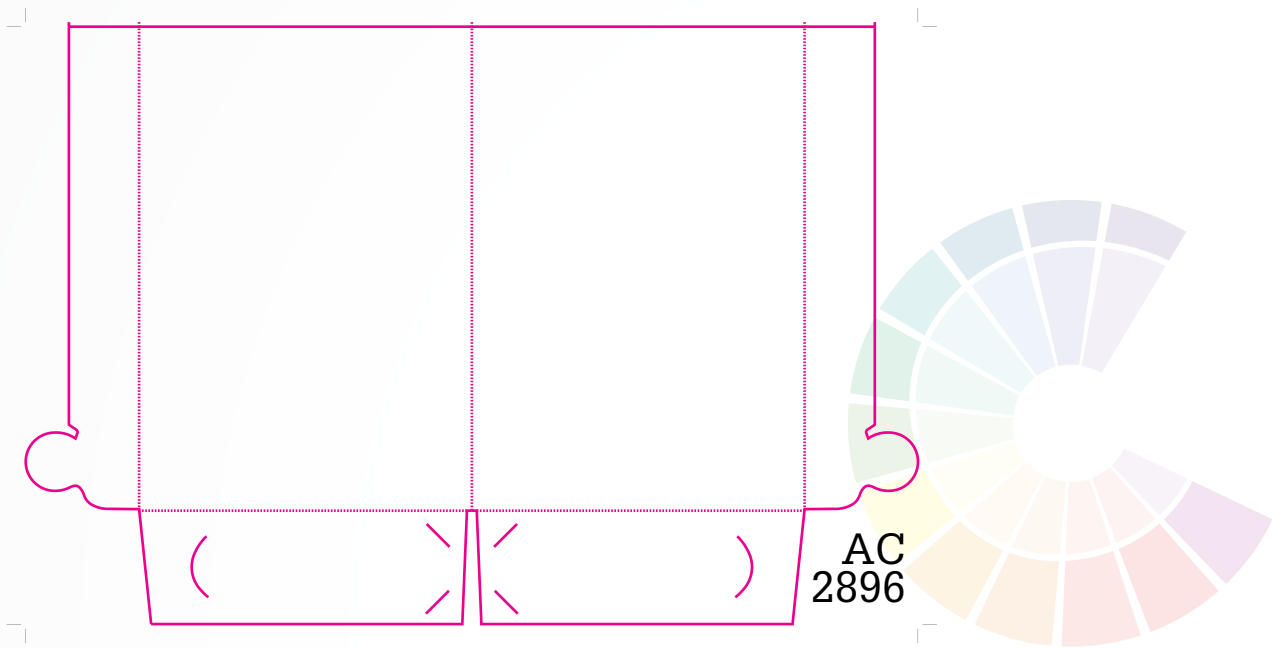

A5
Document Size 347 x 507 then add 3mm bleed to edges of flat colour or picture
AC Standard 5mm Gusset Landscape Business Card

absolute colour

A4 Folder with Single Pocket, Landscape Business Card Holder and No Gussett

Suitable for a few sheets of A4 paper.

absolute colour

A4 Folder with Single Pocket, Vertical Business Card Holder and No Gussett

Suitable for a few sheets of A4 paper.

A5 Folder

Suitable for a few sheets of A5 paper.

A4 Folder with Single Pocket, Landscape Business Card Holder and Various Gusset

Suitable for 10-20 sheets of A4 paper.

A4 Folder with Single Pocket, Landscape Business Card Holder and Various Gusset

Suitable for 10-20 sheets of A4 paper.

A4 Folder with Single Pocket, Vertical Business Card Holder and Various Gusset
Suitable for 10-20 sheets of A4 paper.

absolute colour

A4 Folder with Double Pocket and Landscape Business Card Holders and No Gusset.
Suitable for a few sheets of A4 paper on either side.