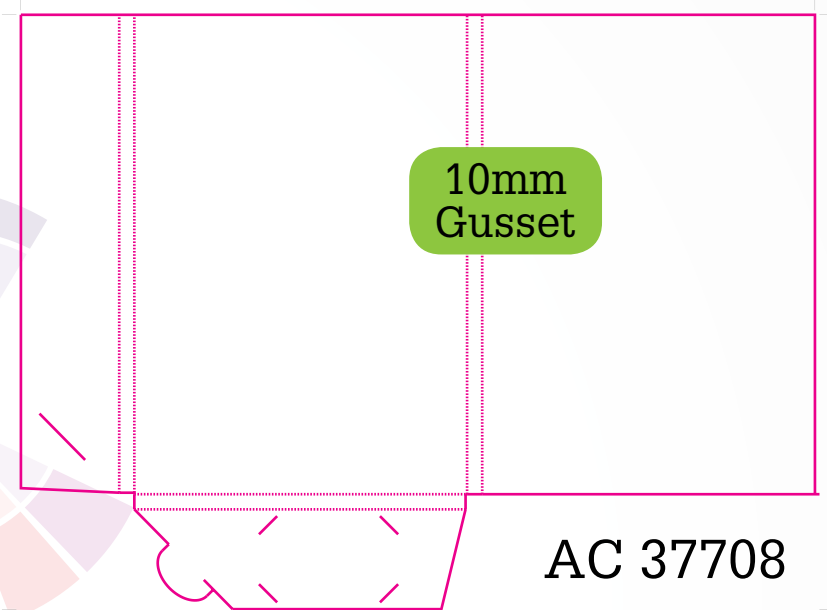

A5
Document Size 347 x 507 then add 3mm bleed to edges of flat colour or picture
AC Standard 5mm Gusset Landscape Business Card

absolute colour

A4 Folder with Single Pocket, Landscape Business Card Holder and No Gussett

Suitable for a few sheets of A4 paper.

absolute colour

A4 Folder with Single Pocket, Vertical Business Card Holder and No Gussett

Suitable for a few sheets of A4 paper.

A5 Folder

Suitable for a few sheets of A5 paper.

A4 Folder with Single Pocket, Landscape Business Card Holder and Various Gusset

Suitable for 10-20 sheets of A4 paper.

A4 Folder with Single Pocket, Landscape Business Card Holder and Various Gusset

Suitable for 10-20 sheets of A4 paper.

A4 Folder with Single Pocket, Vertical Business Card Holder and Various Gusset
Suitable for 10-20 sheets of A4 paper.

absolute colour

A4 Folder with Double Pocket and Landscape Business Card Holders and No Gusset.
Suitable for a few sheets of A4 paper on either side.