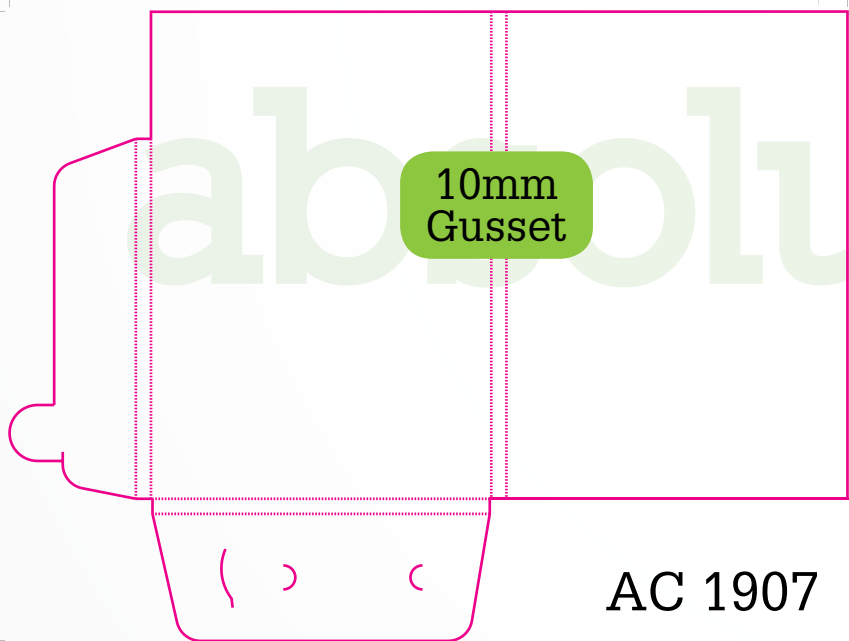

A5
Document Size 347 x 507 then add 3mm bleed to edges of flat colour or picture
AC Standard 5mm Gusset Landscape Business Card

absolute colour

A4 Folder with Single Pocket, Landscape Business Card Holder and No Gussett

Suitable for a few sheets of A4 paper.

absolute colour

A4 Folder with Single Pocket, Vertical Business Card Holder and No Gussett

Suitable for a few sheets of A4 paper.

A5 Folder

Suitable for a few sheets of A5 paper.

A4 Folder with Single Pocket, Landscape Business Card Holder and Various Gusset

Suitable for 10-20 sheets of A4 paper.

A4 Folder with Single Pocket, Landscape Business Card Holder and Various Gusset

Suitable for 10-20 sheets of A4 paper.

A4 Folder with Single Pocket, Vertical Business Card Holder and Various Gusset
Suitable for 10-20 sheets of A4 paper.

absolute colour

A4 Folder with Double Pocket and Landscape Business Card Holders and No Gusset.
Suitable for a few sheets of A4 paper on either side.