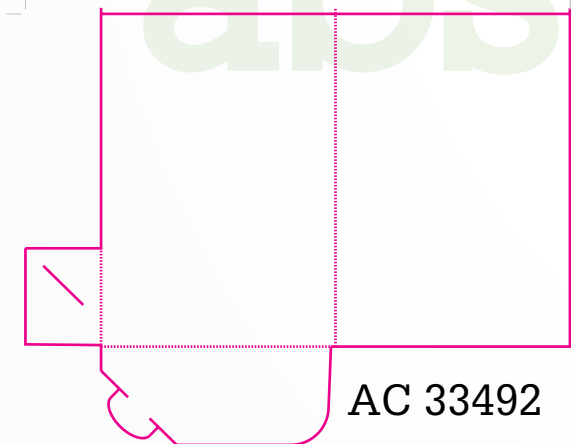

A5
Document Size 347 x 507 then add 3mm bleed to edges of flat colour or picture
AC Standard 5mm Gusset Landscape Business Card

absolute colour

A4 Folder with Single Pocket, Landscape Business Card Holder and No Gussett

Suitable for a few sheets of A4 paper.

absolute colour

A4 Folder with Single Pocket, Vertical Business Card Holder and No Gussett

Suitable for a few sheets of A4 paper.

A5 Folder

Suitable for a few sheets of A5 paper.

A4 Folder with Single Pocket, Landscape Business Card Holder and Various Gusset

Suitable for 10-20 sheets of A4 paper.

A4 Folder with Single Pocket, Landscape Business Card Holder and Various Gusset

Suitable for 10-20 sheets of A4 paper.

A4 Folder with Single Pocket, Vertical Business Card Holder and Various Gusset
Suitable for 10-20 sheets of A4 paper.

absolute colour

A4 Folder with Double Pocket and Landscape Business Card Holders and No Gusset.
Suitable for a few sheets of A4 paper on either side.