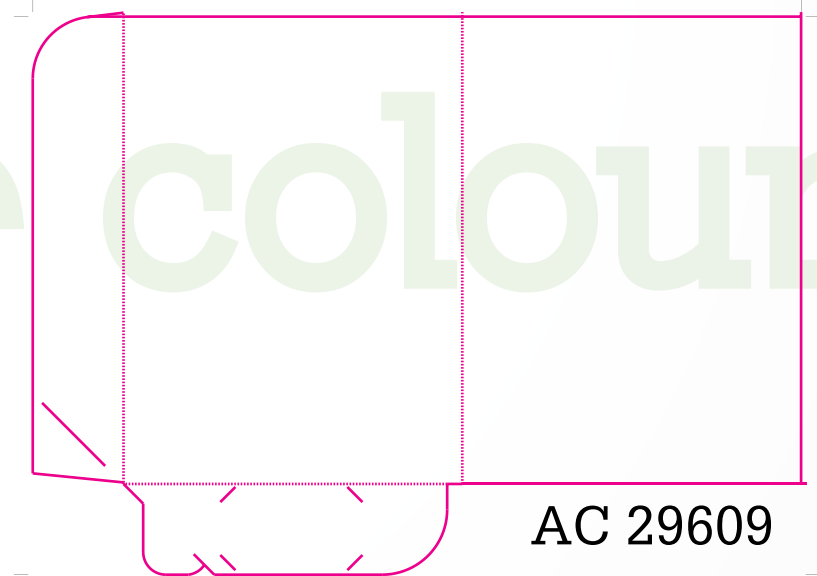

Our four most popular presentation folders....but there are so many more....

AC Standard No Gusset Landscape Business Card

AC Standard 5mm Gusset Landscape Business Card

AC Standard No Gusset Vertical Business Card

A5
Document Size 347 x 507 then add 3mm bleed to edges of flat colour or picture
AC Standard 5mm Gusset Landscape Business Card

absolute colour

A4 Folder with Single Pocket, Landscape Business Card Holder and No Gussett

Suitable for a few sheets of A4 paper.

A4 Folder with Single Pocket, Landscape Business Card Holder and No Gussett

Suitable for a few sheets of A4 paper.

absolute colour

A4 Folder with **Single Pocket** and **No Gussett**

Suitable for a few sheets of A4 paper.

absolute colour

A4 Folder with Single Pocket, Vertical Business Card Holder and No Gussett

Suitable for a few sheets of A4 paper.

A5 Folder

Suitable for a few sheets of A5 paper.